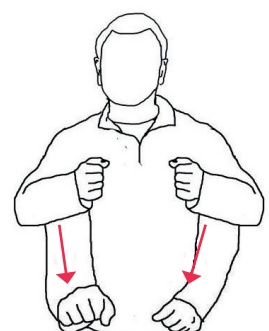

British Skydiver Membership renewal

Bungee

Bus

Camera

Canopy

Cell

Check

Chest Strap

Closing Loop

Cloud Low

Coach

COFG

Crosswind

Cut-Away

Cutaway Handle

Danger

D-Bag

Dive Floater

Down Size

Drop Line

Emergency

End Cell Closure

Events

Exit/ Escape