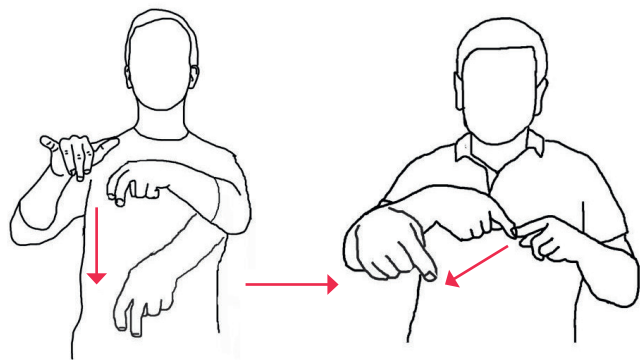

British Skydiver Membership renewal

Bungee

Bus

Camera

Canopy

Cell

Check

Chest Strap

Closing Loop

Cloud Low

Coach

COFG

Crosswind

Cut-Away

Cutaway Handle

Danger

D-Bag

Dive Floater

Down Size

Drop Line

Emergency

End Cell Closure

Events

Exit/ Escape