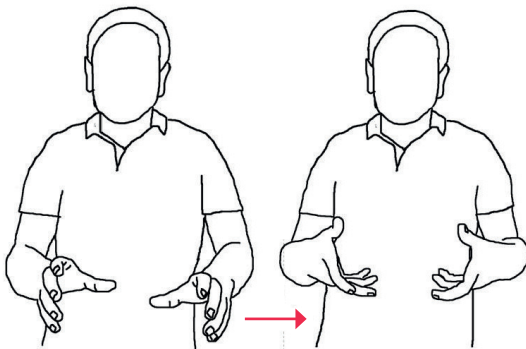

British Skydiver Membership renewal

Bungee

Bus

Camera

Canopy

Cell

Check

Chest Strap

Closing Loop

Cloud Low

Coach

COFG

Crosswind

Cut-Away

Cutaway Handle

Danger

D-Bag

Dive Floater

Down Size

Drop Line

Emergency

End Cell Closure

Events

Exit/ Escape